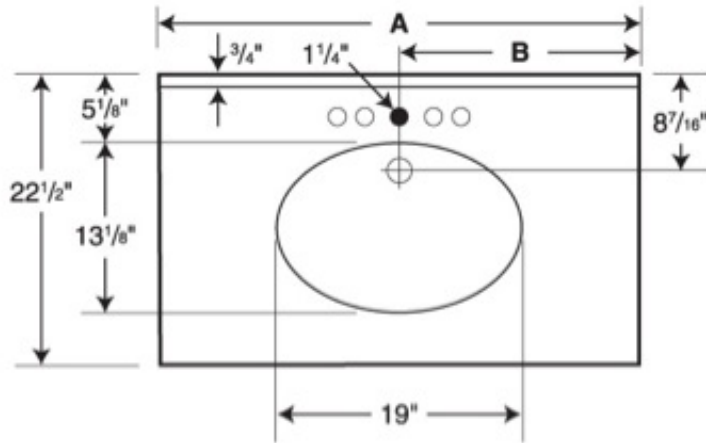

CH1B2243 22" x 43" Chesapeake Vanity Top

Model number:

CH02243

Dimensions: 43" x 23" x 8"

Number of Bowls: One

Material: Swanstone

Standard Features:

- Bowl size 19" x 13" x 6 1/8" (483mm x 333mm x 156mm)
- Larger bowl, thicker edge and taller backsplash are an upgrade from Ellipse collection vanity tops.
- Reinforced solid surface means color and texture run all the way through and cannot wear away.
- Coordinates with Swanstone shower and bath systems.

Certifications

Swan products adhere to one or more of the following certifications:

CH1B2243 22" x 43" Chesapeake Vanity Top

Model number: CH02243

Dimensions: 43" x 23" x 8" **Number of Bowls:** One

Material: Swanstone

CHESAPEAKE SINGLE BOWL VANITY TOPS

Dimensions:

43 x 22 1/2 x 7 15/16 in.

Weight:

40 lbs

	CH1B2225	CH1B2231	CH1B2237	CH1B2243	CH1B2249	CH1B2255	CH1B2261
A:	25"	31"	37"	43"	49"	55"	61"
B:	12 1/8"	15 1/8"	18 1/8"	21 1/8"	24 1/8"	27 1/8"	30 1/8"