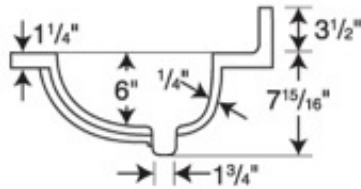

CH1B2243 22" x 43" Chesapeake Vanity Top

Model number:

CH02243

Dimensions: 43" x 23" x 8"

Number of Bowls: One

Material: Swanstone

Standard Features:

- Bowl size 19" x 13" x 6 1/8" (483mm x 333mm x 156mm)
- Larger bowl, thicker edge and taller backsplash are an upgrade from Ellipse collection vanity tops.
- Reinforced solid surface means color and texture run all the way through and cannot wear away.
- Coordinates with Swanstone shower and bath systems.

CHESAPEAKE SINGLE BOWL VANITY TOPS

Dimensions:

43 x 22 1/2 x 7 15/16 in.

Weight:

40 lbs

	CH1B2225	CH1B2231	CH1B2237	CH1B2243	CH1B2249	CH1B2255	CH1B2261
A:	25"	31"	37"	43"	49"	55"	61"
B:	12 1/8"	15 1/8"	18 1/8"	21 1/8"	24 1/8"	27 1/8"	30 1/8"