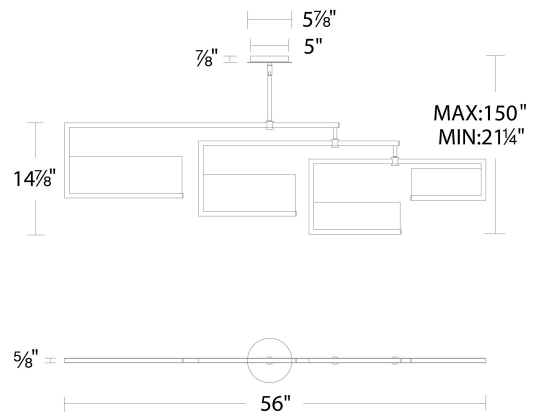

### REPLACEMENT PARTS

- RPL-ROD-IN06-BK-01 - 6" rod
- RPL-ROD-IN12-BK-01 - 12" rod

### LINE DRAWING:

PD-29256