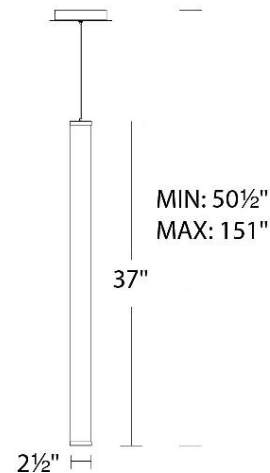

FINISHES:

Black

Brushed
Nickel

LINE DRAWING:

PD-70937

Fixture Type: _____

Catalog Number: _____

Project: _____