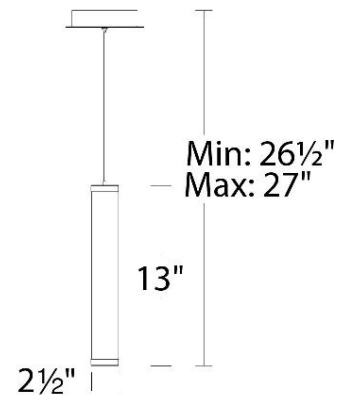

Fixture Type: _____

Catalog Number: _____

Project: _____

Location: _____

Flare

Pendant 3000K

Model & Size	Color Temp & CRI	Finish	Watt	LED Lumens	Delivered Lumens
PD-70913 13"	3000K 90	BK Black BN Brushed Nickel	11W	1099	745

Example: **PD-70913-BN**

For custom requests please contact customs@waclighting.com

DESCRIPTION

Symmetrical, cylindrical and aerodynamic. Brilliance alone or as a collection.

FEATURES

- 360 degree illumination
- Thin powered cables provide an ultra-clean look
- Driver concealed within the canopy
- 5 year warranty

SPECIFICATIONS

Color Temp:	3000K
Input:	120-277 VAC,50/60Hz
CRI:	90
Dimming:	ELV: 100-10% , 0-10V: 100-10%,TRIAC: 100-10%
Rated Life:	50000 Hours
Standards:	ETL, cETL,Title 24 JA8-2019 Compliant Damp Location Listed
Construction:	Aluminum with PC diffuser

FINISHES:

LINE DRAWING:

PD-70913