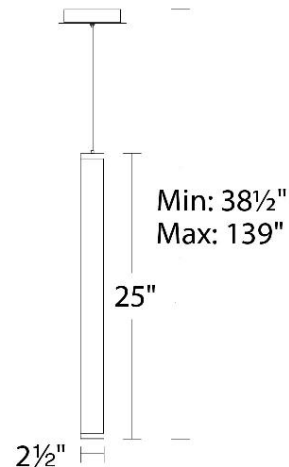

Fixture Type: _____

Catalog Number: _____

Project: _____

Location: _____

Flare

Pendant 3000K

Model & Size	Color Temp & CRI	Finish	Watt	LED Lumens	Delivered Lumens
PD-70925 25"	3000K 90	BK Black BN Brushed Nickel	27W	2426	1700

Example: **PD-70925-BN**

For custom requests please contact customs@waclighting.com

DESCRIPTION

Symmetrical, cylindrical and aerodynamic. Brilliance alone or as a collection.

FEATURES

- 360 degree illumination
- Thin powered cables provide an ultra-clean look
- Driver concealed within the canopy
- 5 year warranty

SPECIFICATIONS

Color Temp:	3000K
Input:	120-277 VAC,50/60Hz
CRI:	90
Dimming:	ELV: 100-10% , 0-10V: 100-10%,TRIAC: 100-10%
Rated Life:	50000 Hours
Standards:	ETL, cETL,Title 24 JA8-2019 Compliant Damp Location Listed
Construction:	Aluminum with PC diffuser

FINISHES:

LINE DRAWING:

PD-70925